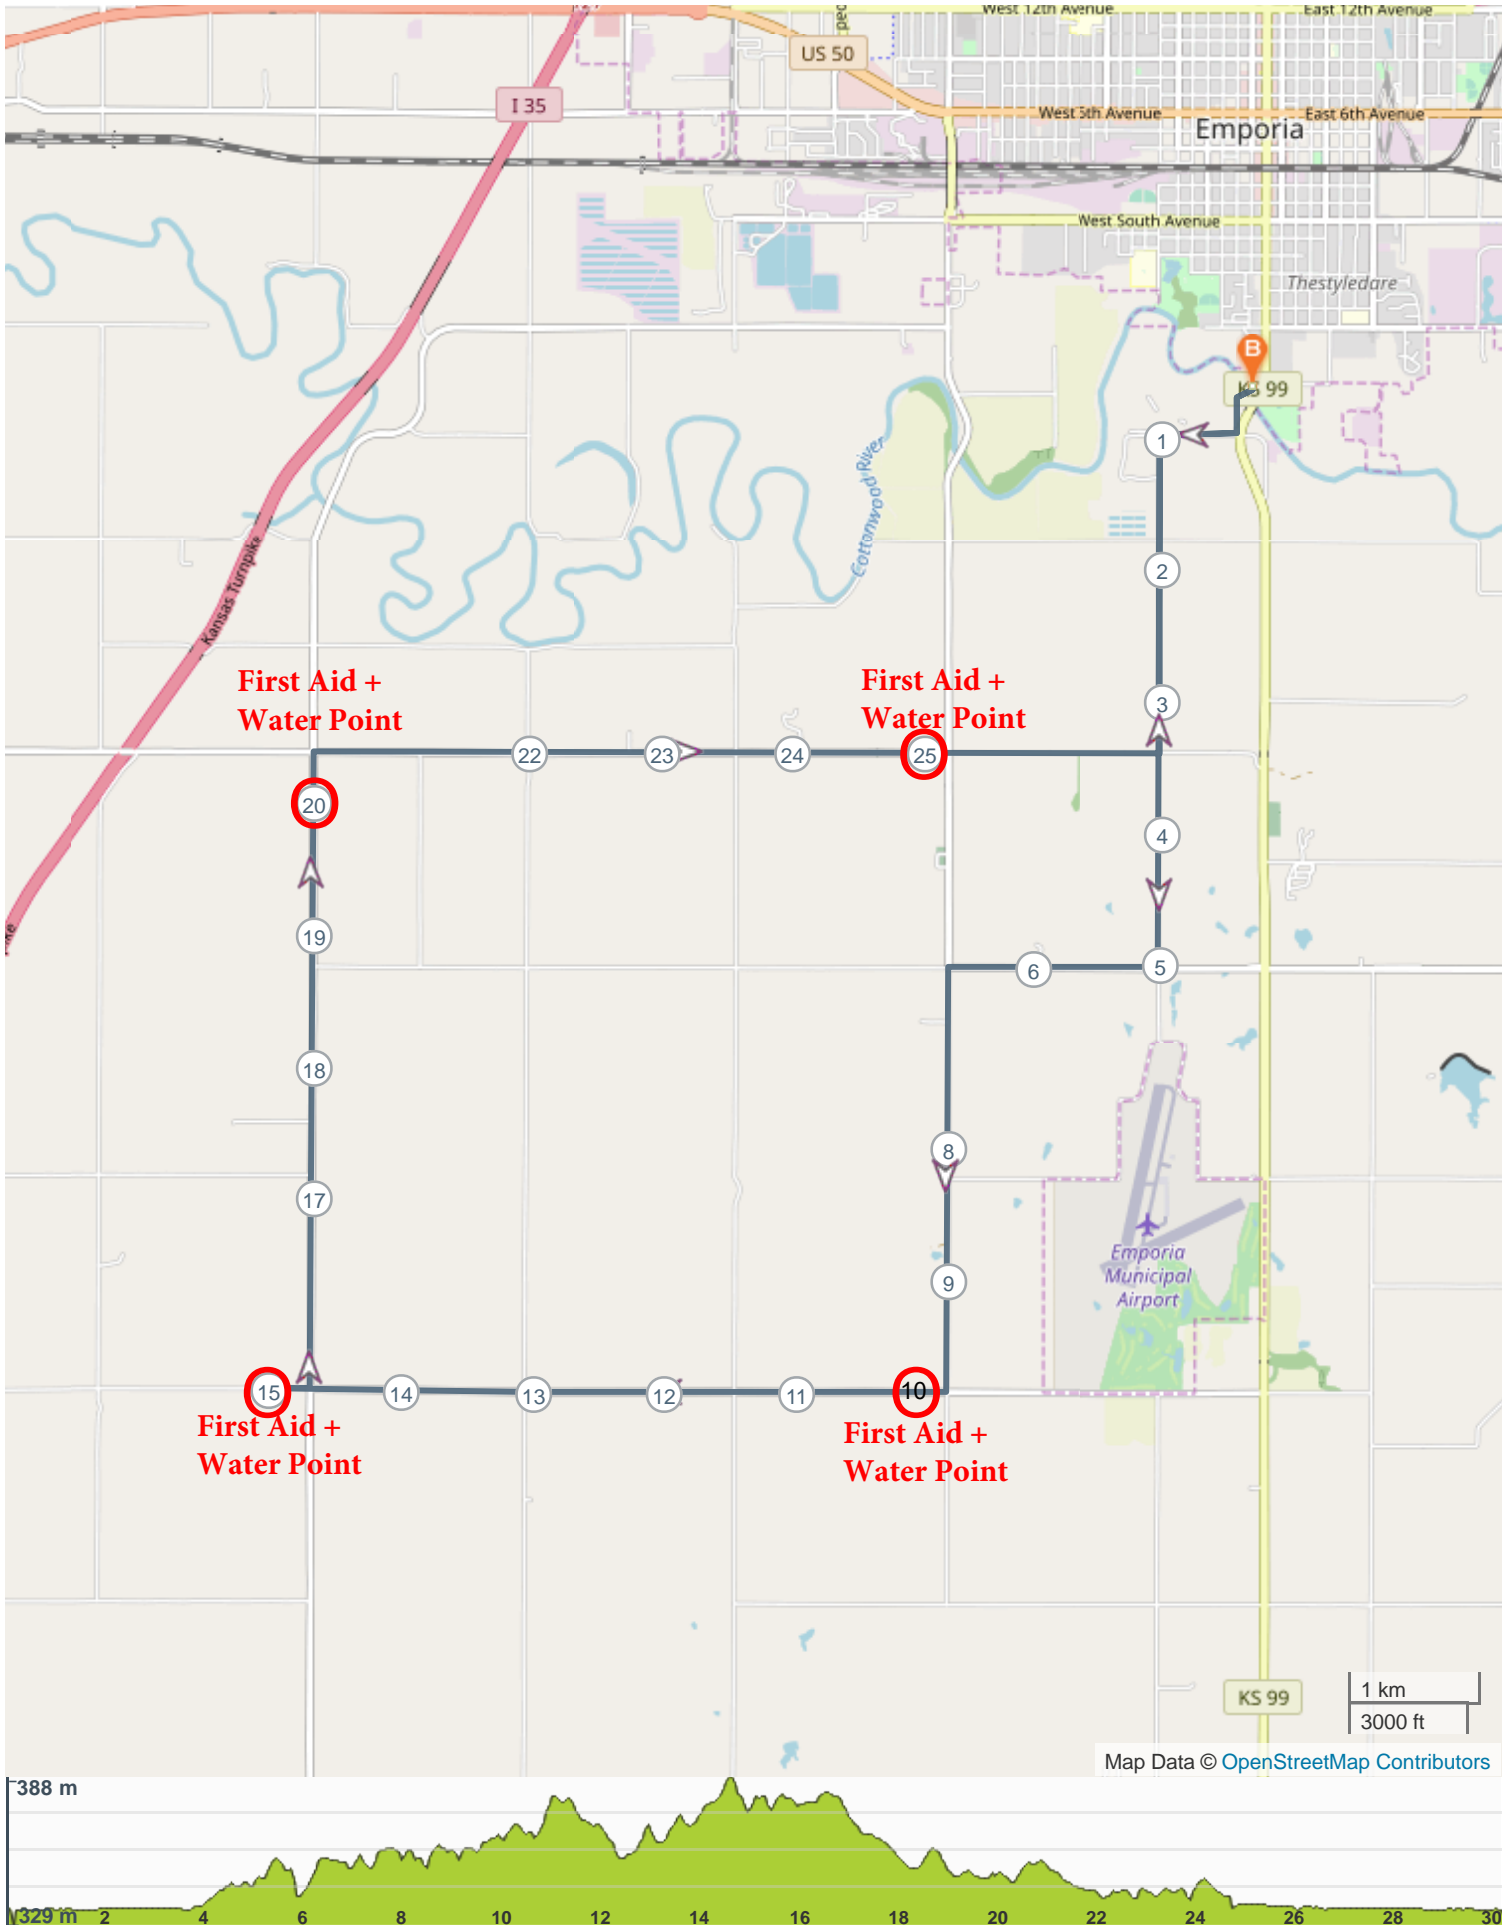

NFM -2024

ROUTE INFORMATION

ROUTE LENGTH 30.202 km
ASCENT 223 m
DESCENT 230 m
HILLS ⬆ 32.8% | ⬇ 33.7% | ➡ 33.4%
TERRAIN Mixed 🌲🌳
START **LAT:** 38.386194, **LNG:** -96.181357

NOTES

NFM -2024

ROUTE DIRECTIONS

No	Km	Turn	Directions
1	0.000		Start on South Commercial Street
2	5.028	←	Turn left onto Road 130
3	6.631	←	Turn left onto Road J
4	9.851	←	Turn left onto Road 110
5	15.552	←	Turn left onto Road F
6	26.794	→	Turn right onto Road K
7	29.794	→	Turn right onto South Commercial Street
8	30.202		FINISH